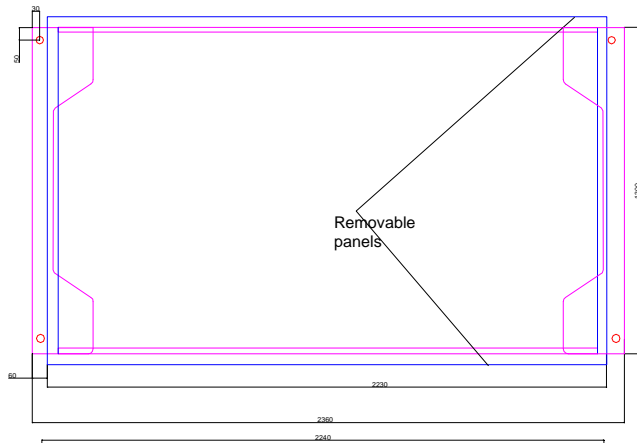

Sea Gyro's Standard range.

Sizes and hole placements are for guide only

Scale: 1 unit = 1 mm.

Date:1st. May 2011

SG5K and SG7K

SG15K

Removable panels

SG30K

SG50K

Removable panels

SG100K

SG 200K