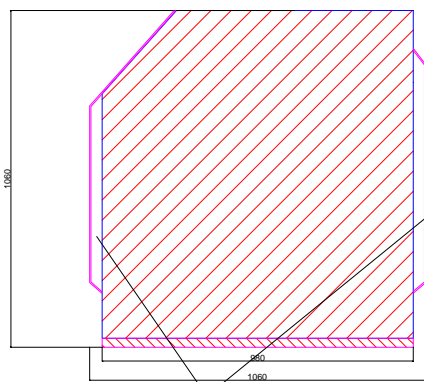

Sea Gyro's Standard range.

Sizes and hole placements are for guide only

Scale: 1 unit = 1 mm.

Date:1st. May 2011

SG5K and SG7K

SG15K

Removable panels

SG30K

SG50K

Removable panels

SG100K

SG 200K