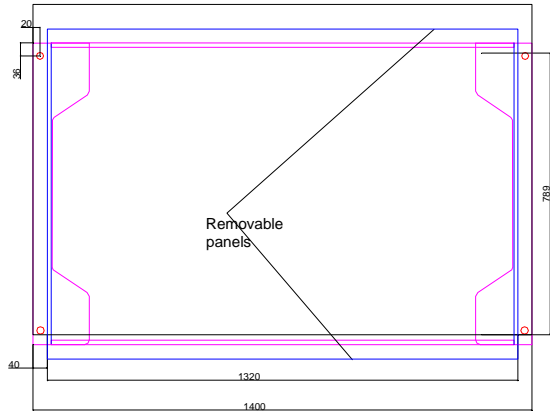

Sea Gyro's Standard range.

Sizes and hole placements are for guide only

Scale: 1 unit = 1 mm.

Date:1st. May 2011

SG5K and SG7K

SG15K

Removable panels

SG30K

SG50K

Removable panels

SG100K

SG 200K