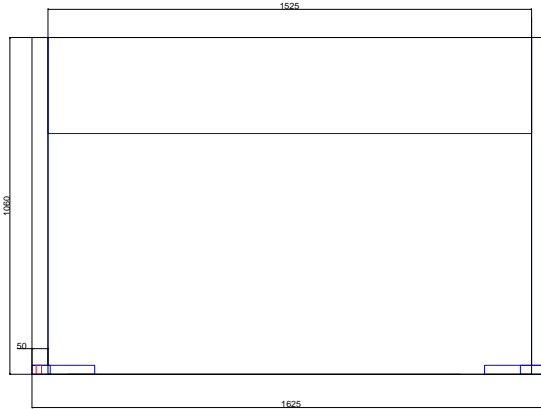

Sea Gyro's Standard range.

Sizes and hole placements are for guide only

Scale: 1 unit = 1 mm.

Date:1st. May 2011

SG5K and SG7K

SG15K

Removable panels

SG30K

SG50K

Removable panels

SG100K

SG 200K