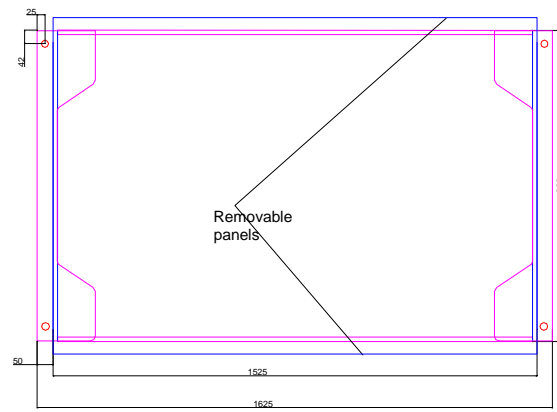

Sea Gyro's Standard range.

Sizes and hole placements are for guide only

Scale: 1 unit = 1 mm.

Date:1st. May 2011

SG5K and SG7K

SG15K

Removable panels

SG30K

SG50K

Removable panels

SG100K

SG 200K