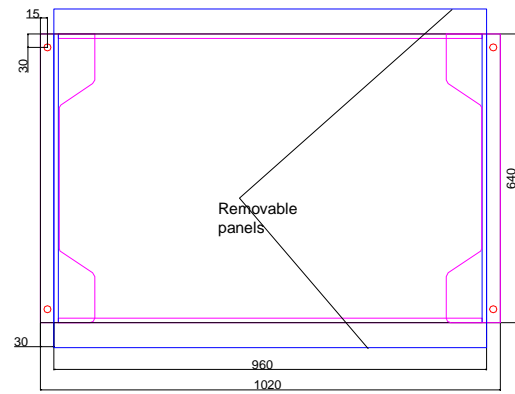

Sea Gyro's Standard range.

Sizes and hole placements are for guide only

Scale: 1 unit = 1 mm.

Date:1st. May 2011

SG5K and SG7K

SG15K

Removable panels

SG30K

SG50K

Removable panels

SG100K

SG 200K