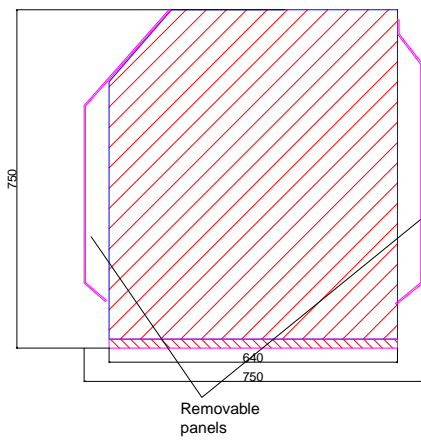

Sea Gyro's Standard range.

Sizes and hole placements are for guide only

Scale: 1 unit = 1 mm.

Date:1st. May 2011

SG5K and SG7K

SG15K

Removable panels

SG30K

SG50K

Removable panels

SG100K

SG 200K