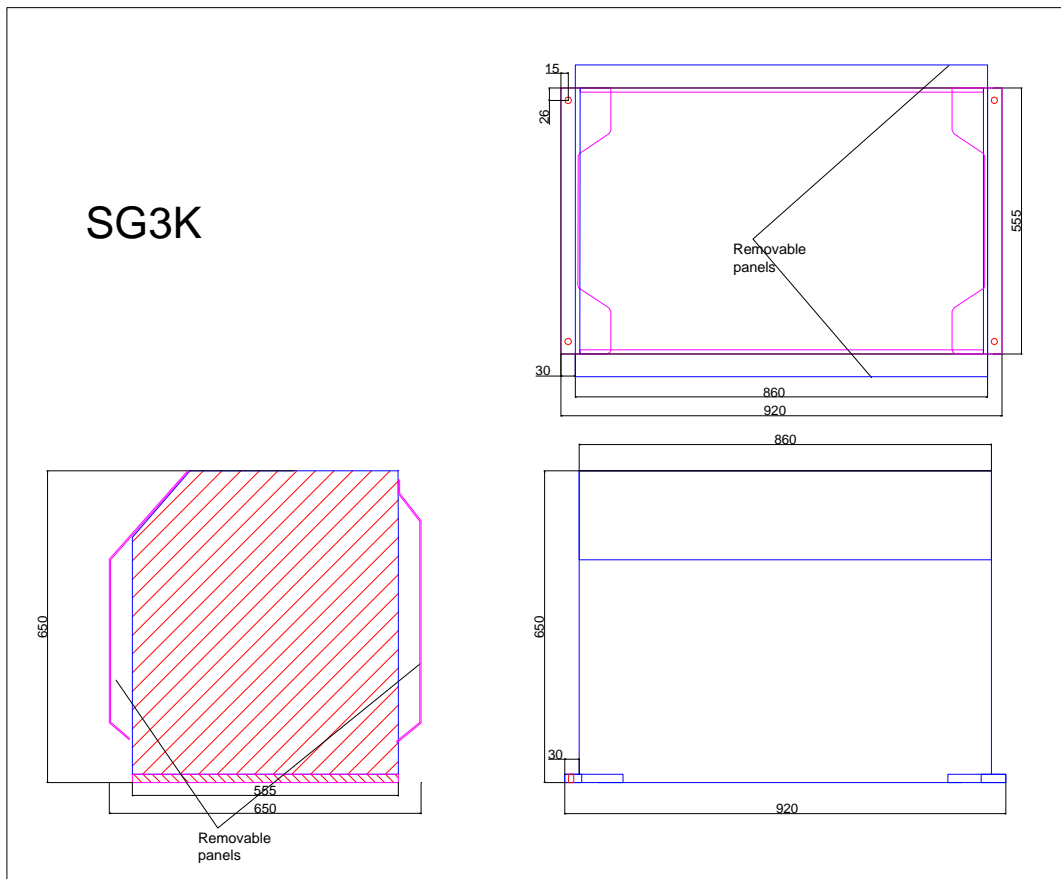

Sea Gyro's Standard range.

Sizes and hole placements are for guide only

Scale: 1 unit = 1 mm.

Date:1st. May 2011

SG5K and SG7K

SG15K

Removable panels

SG30K

SG50K

Removable panels

SG100K

SG 200K