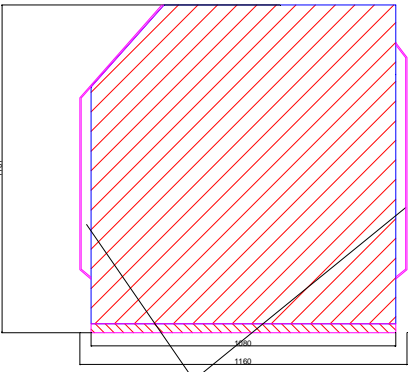

Sea Gyro's Standard range.

Sizes and hole placements are for guide only

Scale: 1 unit = 1 mm.

Date:1st. May 2011

SG5K and SG7K

SG15K

Removable panels

SG30K

SG50K

Removable panels

SG100K

SG 200K