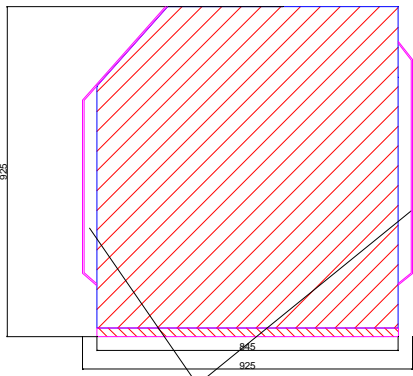

Sea Gyro's Standard range.

Sizes and hole placements are for guide only

Scale: 1 unit = 1 mm.

Date:1st. May 2011

SG5K and SG7K

SG15K

Removable panels

SG30K

SG50K

Removable panels

SG100K

SG 200K