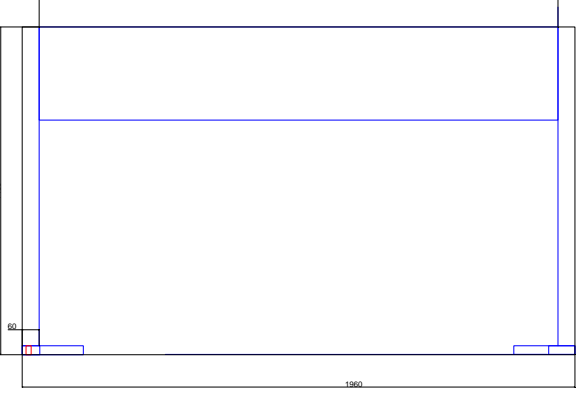

Sea Gyro's Standard range.

Sizes and hole placements are for guide only

Scale: 1 unit = 1 mm.

Date:1st. May 2011

SG5K and SG7K

SG15K

Removable panels

SG30K

SG50K

Removable panels

SG100K

SG 200K