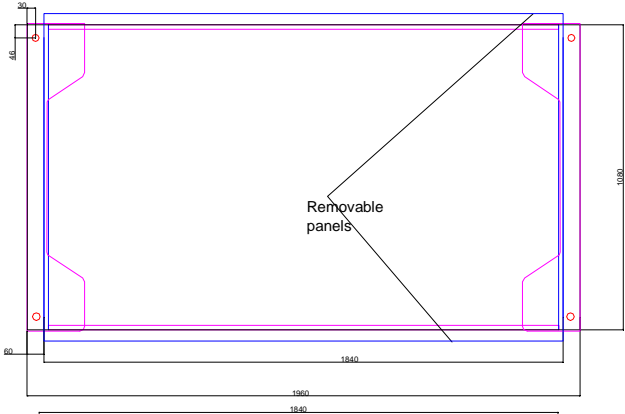

Sea Gyro's Standard range.

Sizes and hole placements are for guide only

Scale: 1 unit = 1 mm.

Date:1st. May 2011

SG5K and SG7K

SG15K

Removable panels

SG30K

SG50K

Removable panels

SG100K

SG 200K