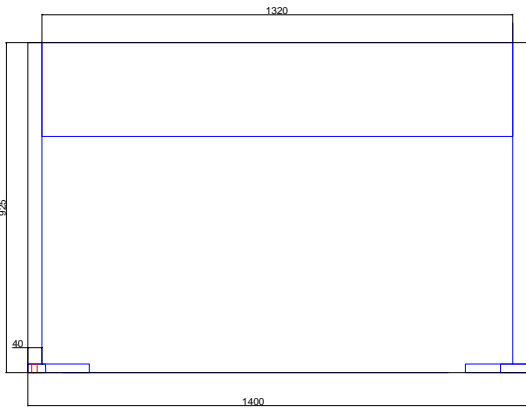

Sea Gyro's Standard range.

Sizes and hole placements are for guide only

Scale: 1 unit = 1 mm.

Date:1st. May 2011

SG5K and SG7K

SG15K

Removable panels

SG30K

SG50K

Removable panels

SG100K

SG 200K