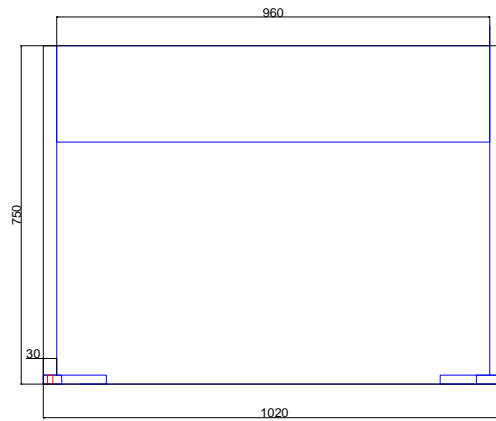

Sea Gyro's Standard range.

Sizes and hole placements are for guide only

Scale: 1 unit = 1 mm.

Date:1st. May 2011

SG5K and SG7K

SG15K

Removable panels

SG30K

SG50K

Removable panels

SG100K

SG 200K